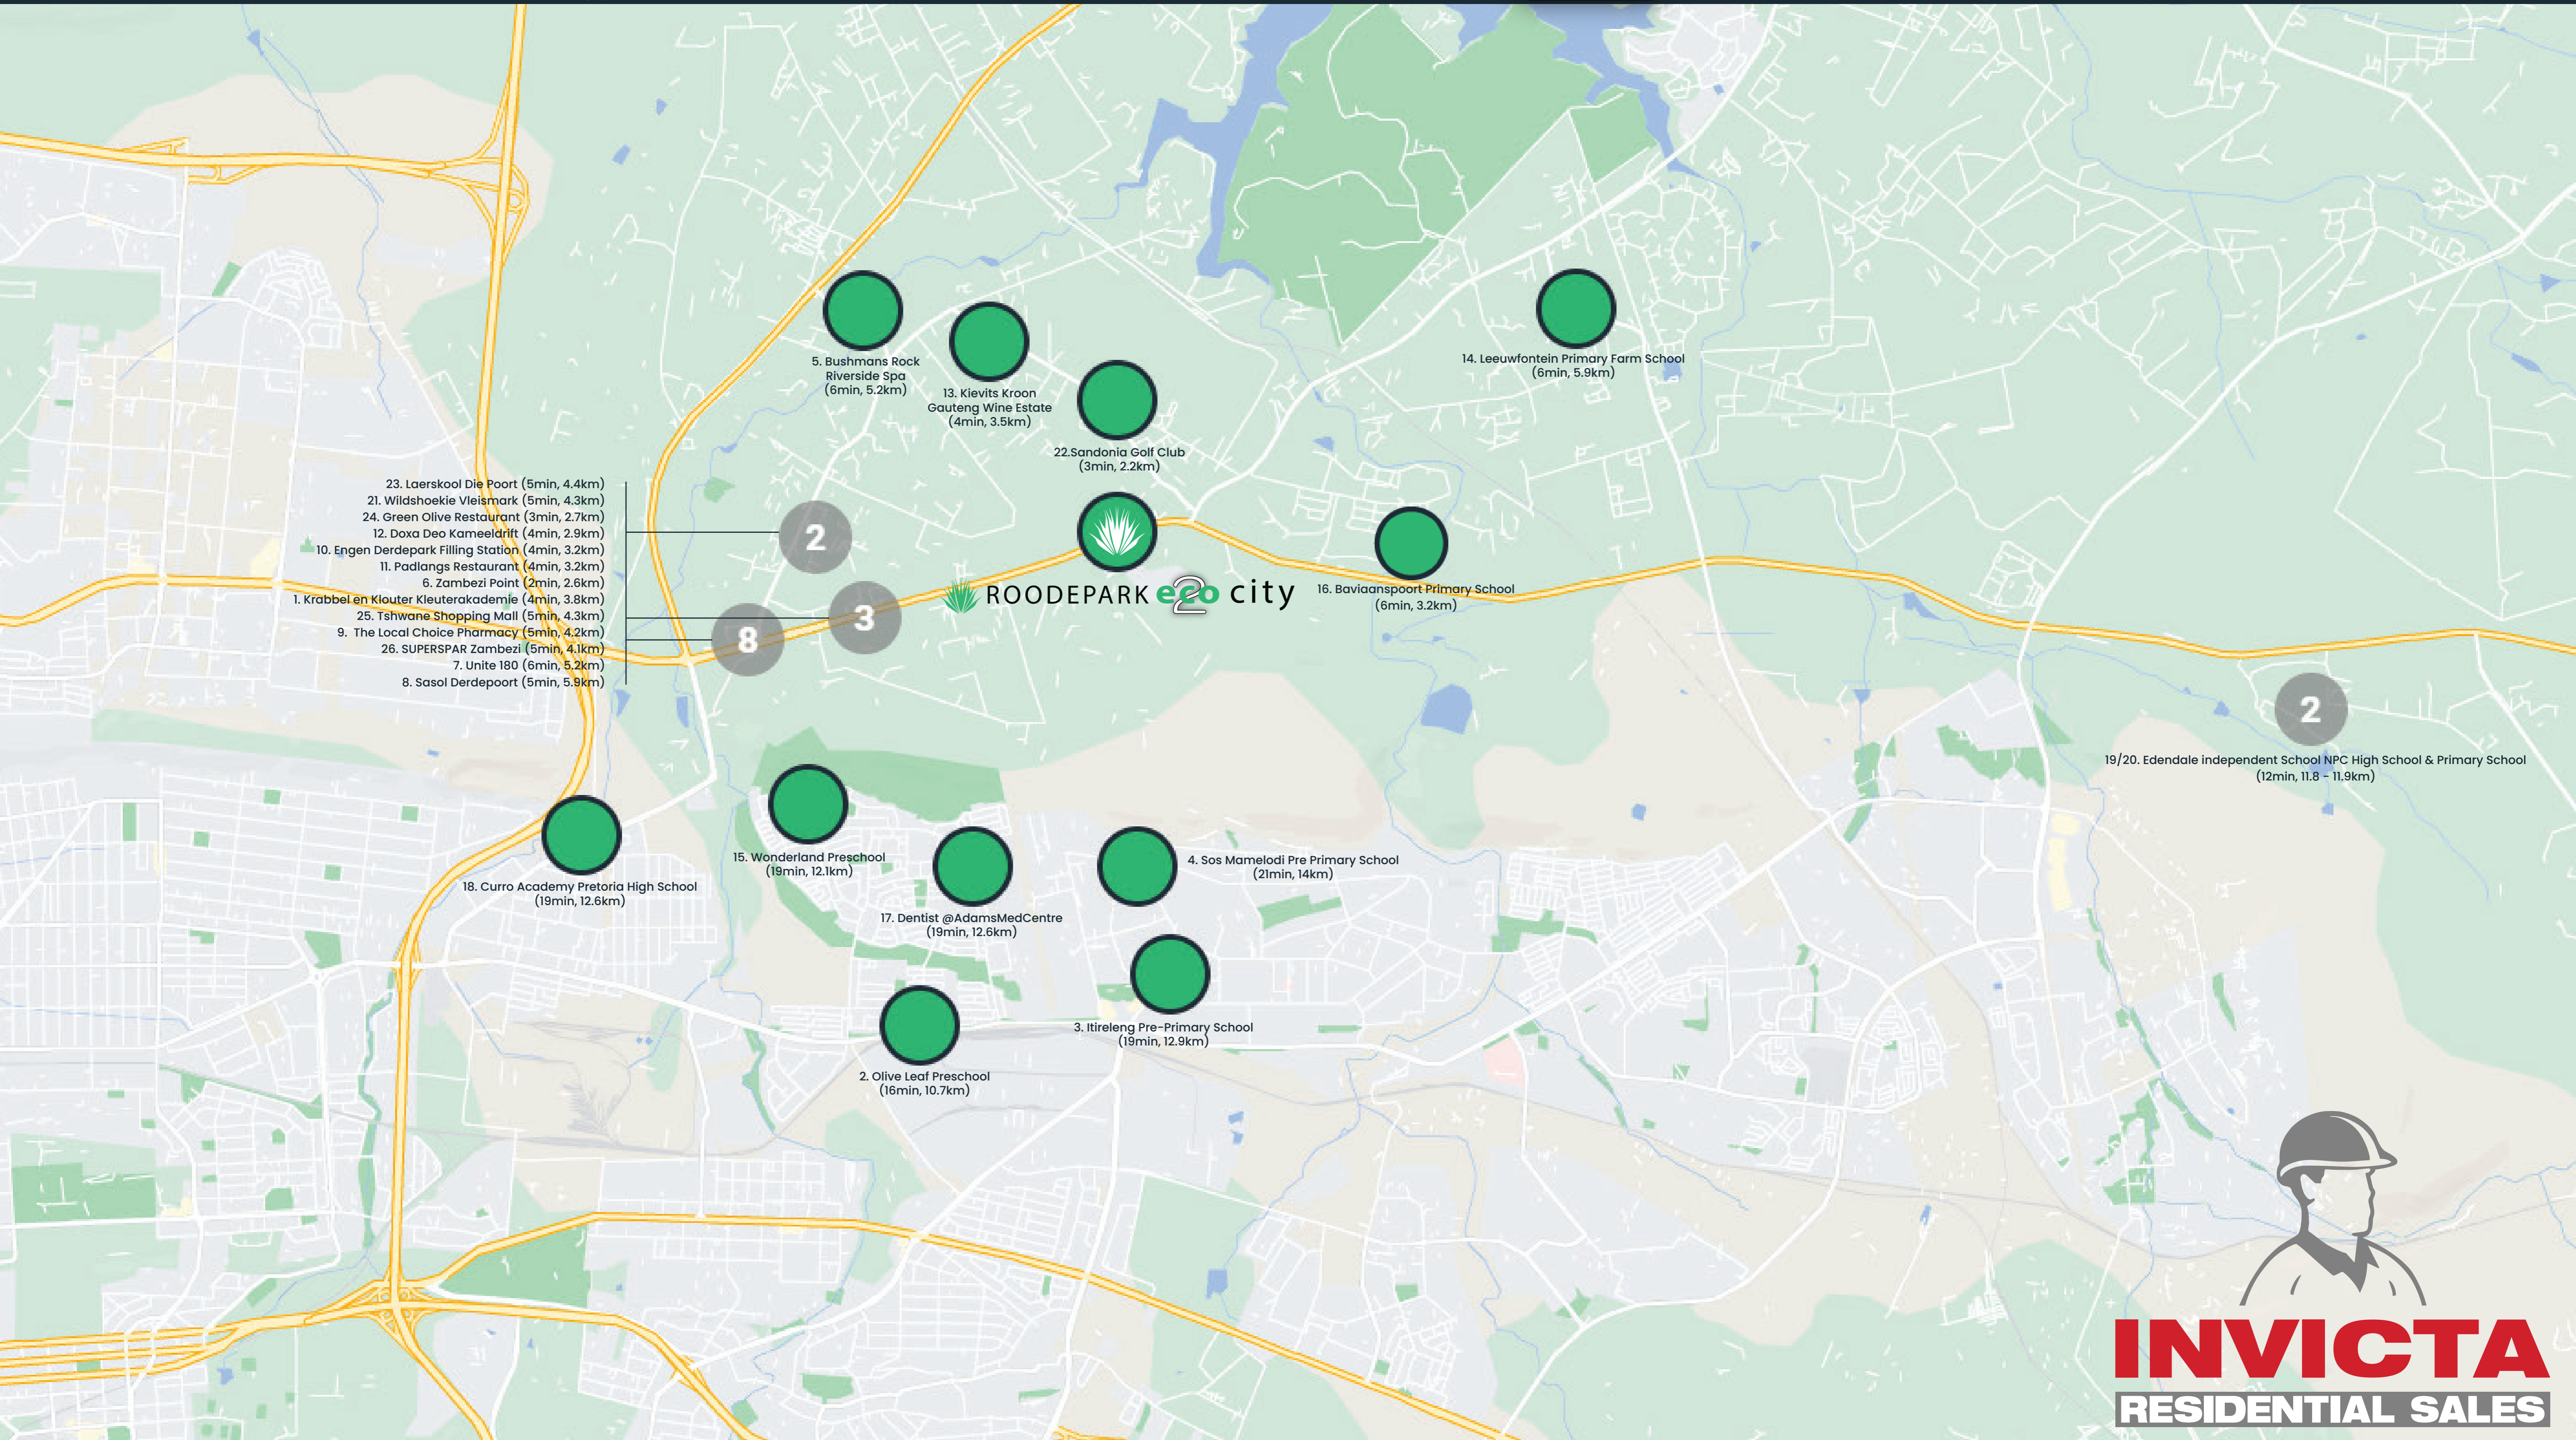

ROODEPARK **eco** city

- 23. Laerskool Die Poort (5min, 4.4km)
- 21. Wildshoekie Vleismark (5min, 4.3km)
- 24. Green Olive Restaurant (3min, 2.7km)
- 12. Doxa Deo Kameeldrift (4min, 2.9km)
- 10. Engen Derdepark Filling Station (4min, 3.2km)
- 11. Padlang's Restaurant (4min, 3.2km)
- 6. Zambesi Point (2min, 2.6km)
- 1. Krabel en Klouter Kleuterakademie (4min, 3.8km)
- 25. Tshwane Shopping Mall (5min, 4.3km)
- 9. The Local Choice Pharmacy (5min, 4.2km)
- 26. SUPERSPAR Zambezi (5min, 4.1km)
- 7. Unite 180 (6min, 5.2km)
- 8. Sasol Derdepoot (5min, 5.9km)

5. Bushmans Rock Riverside Spa (6min, 5.2km)

13. Kievits Kroon Gauteng Wine Estate (4min, 3.5km)

22. Sandonia Golf Club (3min, 2.2km)

14. Leeuwfontein Primary Farm School (6min, 5.9km)

2

3

8

ROODEPARK **eco** city

- 9. The Local Choice Pharmacy (5min, 4.2km)
- 10. Engen Derdepark Filling Station (4min, 3.2km)
- 11. Padlang's Restaurant (4min, 3.2km)
- 12. Doxa Deo Kameeldrift (4min, 2.9km)
- 13. Kievits Kroon Gauteng Wine Estate (4min, 3.5km)
- 14. Leeuwfontein Primary Farm School (6min, 5.9km)
- 15. Wonderland Preschool (19min, 12.1km)
- 16. Baviaanspoort Primary School (6min, 3.4km)

- 25. Tshwane Shopping Mall (5min, 4.3km)
- 26. SUPERSPAR Zambezi (5min, 4.2km)